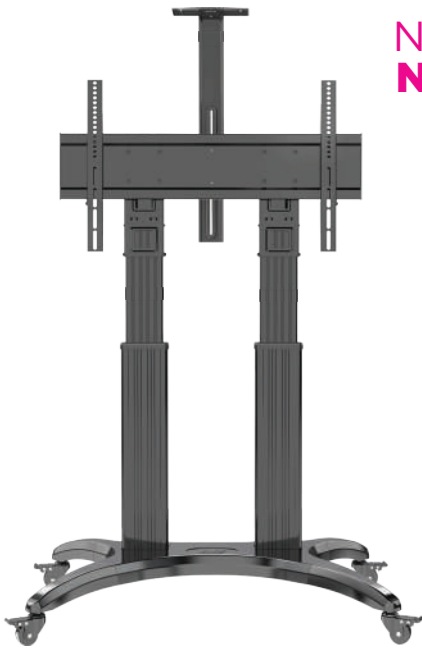

AVF1800-70-1P

Large Height Adjustable Telescopic Professional TV Trolley Stand
For most 65" ~ 86"

**New Style
New Design**

Upright
500mm

Weight Capacity
57 Kg

Material Built
Aluminum

Weight Capacity
4 Kg

Curved Monitor

VESA Compatible
**200x200-
800x500**

Upright (Height Adjustable)

Height can maximise or minimize according to the the comfort level. Specially designed for ergo and home.

Locking Casters

Ensures incresed the stability and safety

Camera shelf

Adjustable camera shelf mount is initiated for the purpose of meetings, conferences, etc.