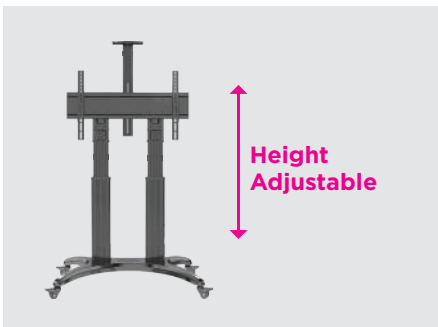

AVF1800-70-1P

Large Height Adjustable Telescopic Professional TV Trolley Stand
For most 65" ~ 86"

**New Style
New Design**

Upright
500mm

Weight Capacity
57 Kg

Material Built
Aluminum

Weight Capacity
4 Kg

Curved Monitor

VESA Compatible
**200x200-
800x500**

Upright (Height Adjustable)

Height can maximise or minimize according to the the comfort level. Specially designed for ergo and home.

Locking Casters

Ensures incresed the stability and safety

Camera shelf

Adjustable camera shelf mount is initiated for the purpose of meetings, conferences, etc.