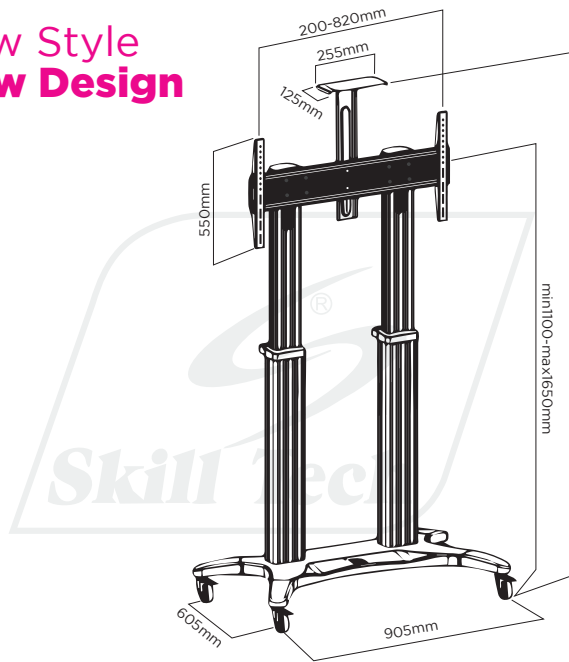

AVF1800-70-1P

Large Height Adjustable Telescopic Professional TV Trolley Stand
For most 65" ~ 86"

**New Style
New Design**

Upright
500mm

Weight Capacity
57 Kg

Material Built
Aluminum

Weight Capacity
4 Kg

Curved Monitor

VESA Compatible
**200x200-
800x500**

Upright (Height Adjustable)

Height can maximise or minimize according to the the comfort level. Specially designed for ergo and home.

Locking Casters

Ensures incresed the stability and safety

Camera shelf

Adjustable camera shelf mount is initiated for the purpose of meetings, conferences, etc.